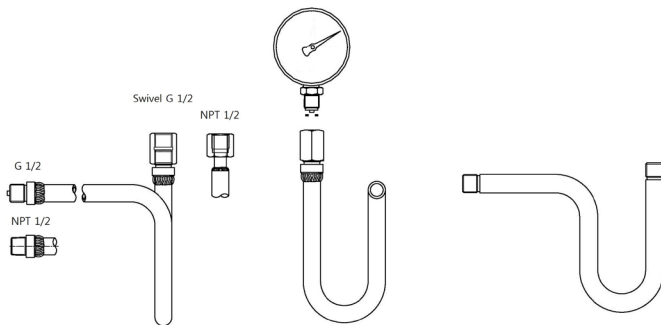

“S” Series Syphons and Gauge Adapters

- Horizontal and vertical Syphons are available for pressure measurement system.
- Swivel Gauge Adapters are useful for pressure gauge installation to set in any desired direction.

Application
Gas and Liquid.

Material
Stainless Steel

Syphons

SH Series Horizontal Syphons

SV Series Vertical Syphons

Gauge Adapters

SG Series Gauge Adapters