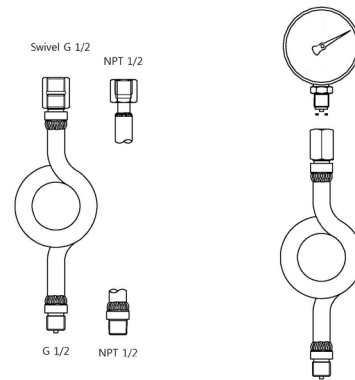

“S” Series Syphons and Gauge Adapters

- Horizontal and vertical Syphons are available for pressure measurement system.
- Swivel Gauge Adapters are useful for pressure gauge installation to set in any desired direction.

Application
Gas and Liquid.

Material
Stainless Steel

Syphons

SH Series Horizontal Syphons

SV Series Vertical Syphons

Gauge Adapters

SG Series Gauge Adapters