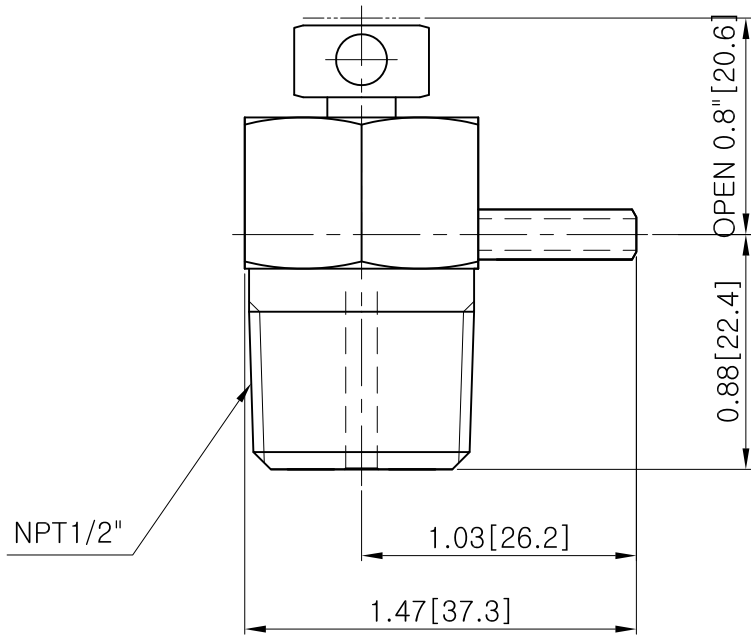

HEX. 7/16" [11.11]

HEX. 7/8" [22.22]

OPEN 0.8" [20.6]

0.88 [22.4]

1.03 [26.2]

1.47 [37.3]

NPT 1/2"

\* NOTE

- 1. DIMENSION ARE INCHES NEXT TO [MILIMETERS].
- 2. ALL ASSEMBLED NUTS AND FERRULES ARE AT FINGER TIGHT DIMENSIONS

**HSME**  
Corporation

Since 1976

**HSME** Corporation

595-1, Hwajeon-dong, Gangseo-gu, Busan, Korea 618-280